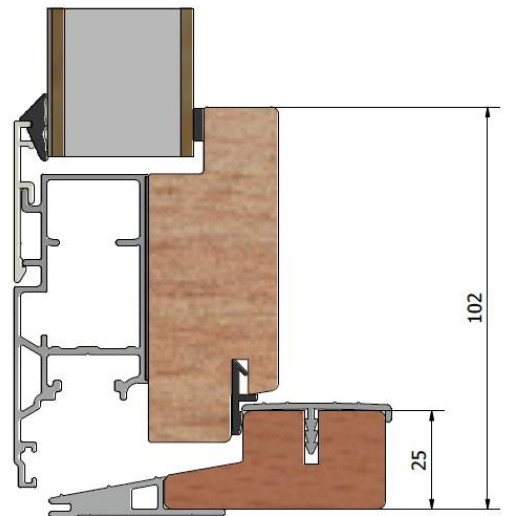

Stil LUD953

Outward opening door tripple glazed

Product Facts

With insulated panel

Fully glazed

With sash transom

Karmdjup (mm)	95
Sound reduction R_w (dB)	33 - 38
U-value (W/m^2K)	1,0 - 1,3
Surface finish	Optional RAL or NCS
Weep holes	Visible
Opening	Outward
Hinges	Aluminium, Adjustable vertically and horizontally